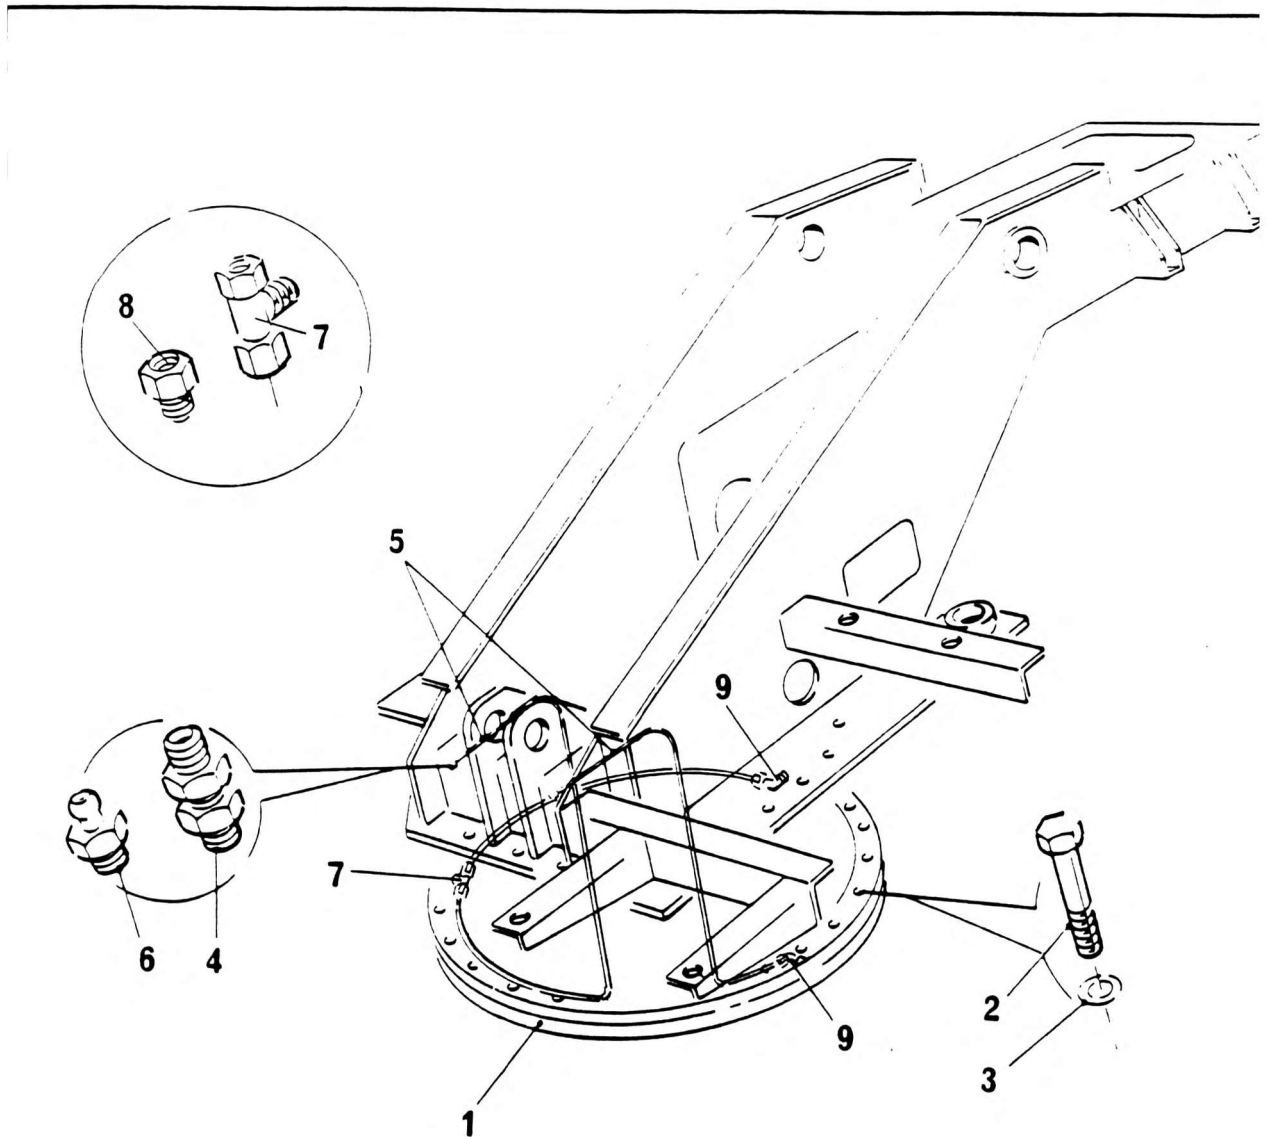

SLEW RING INSTALL

NO.	PART NO.	QTY.	DESCRIPTION -	NO.	PART NO.	QTY.	DESCRIPTION
1	7-069-990095	1	Slew Ring Assy				
2	7-118-264450	29	Screw Hex Head 1" x 5½"				
3	7-949-000360	29	Hardened Round Washer				
4	7-446-040260	2	Male Connector				
5	130071	1	Copper Pipe				
6	7-400-000000	2	Grease Fitting				
7	7-446-040449		Tee				
8	7-445-040217	1	Reducing Connector				
9	7-446-040261	2	Elbow ½" x ½"				